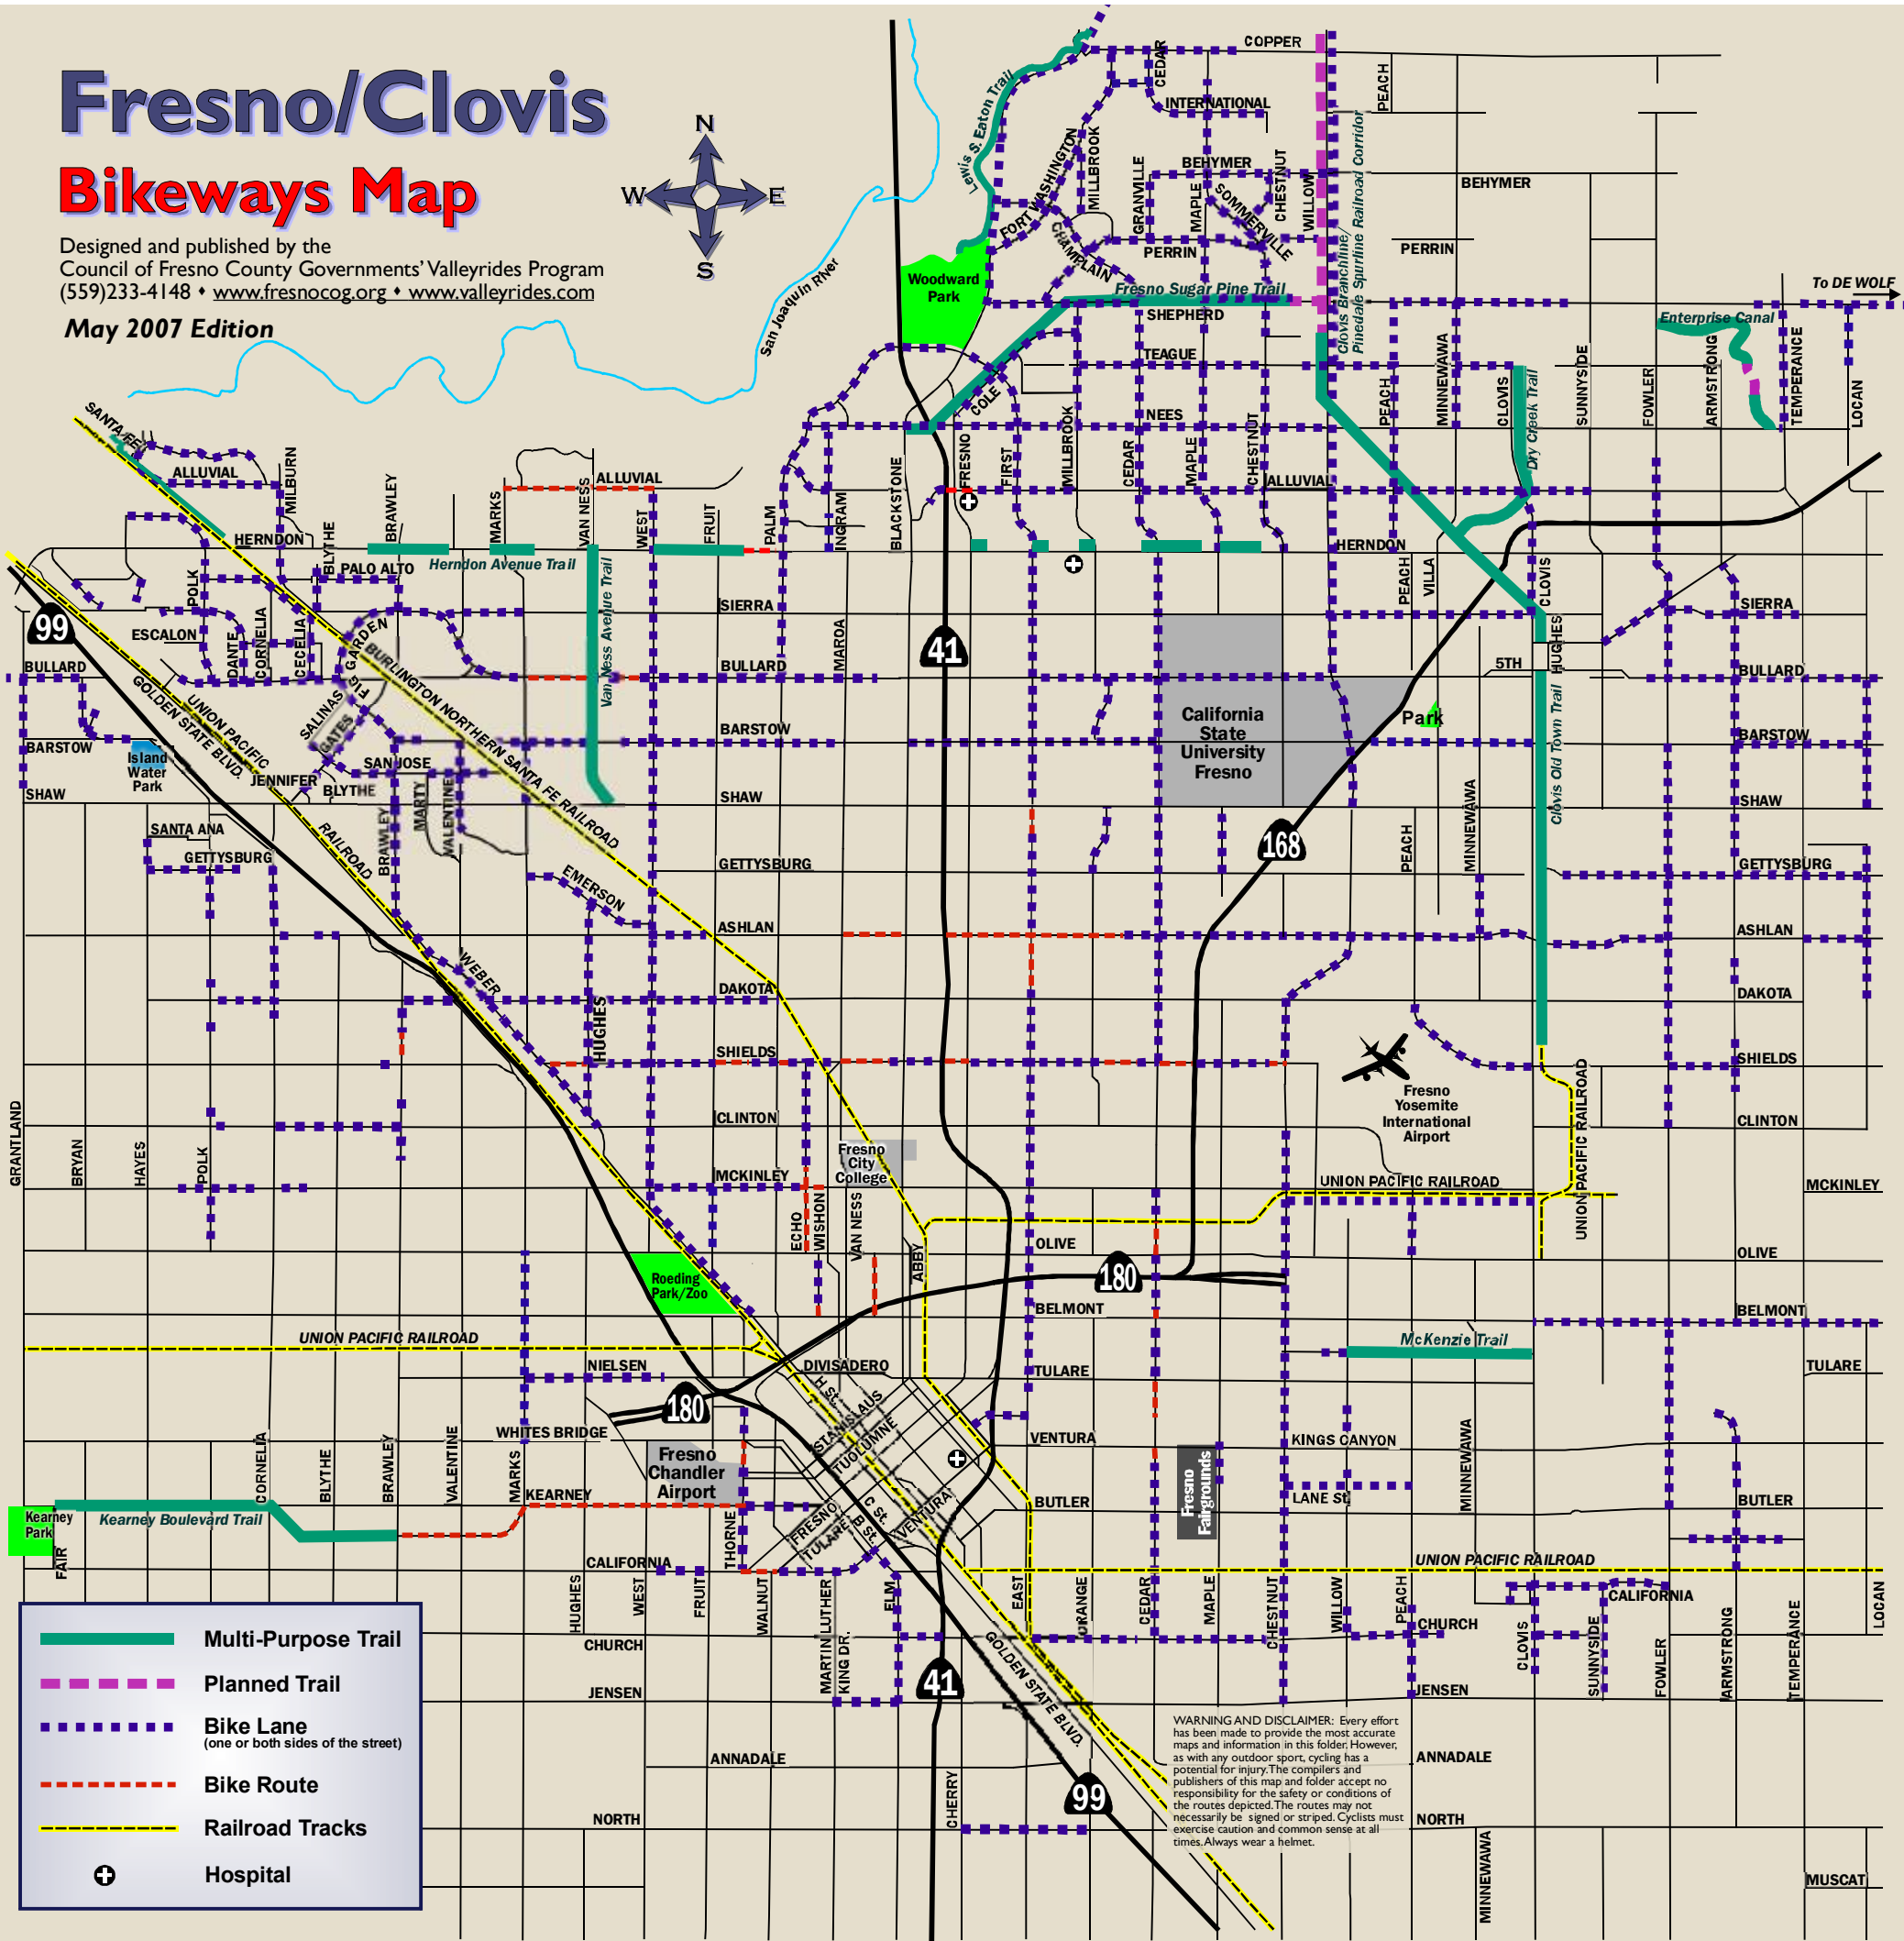

Fresno/Clovis

Bikeways Map

Designed and published by the
Council of Fresno County Governments' Valleyrides Program
(559)233-4148 • www.fresnocog.org • www.valleyrides.com

May 2007 Edition

- Multi-Purpose Trail
- Planned Trail
- Bike Lane
  (one or both sides of the street)
- Bike Route
- Railroad Tracks
- Hospital