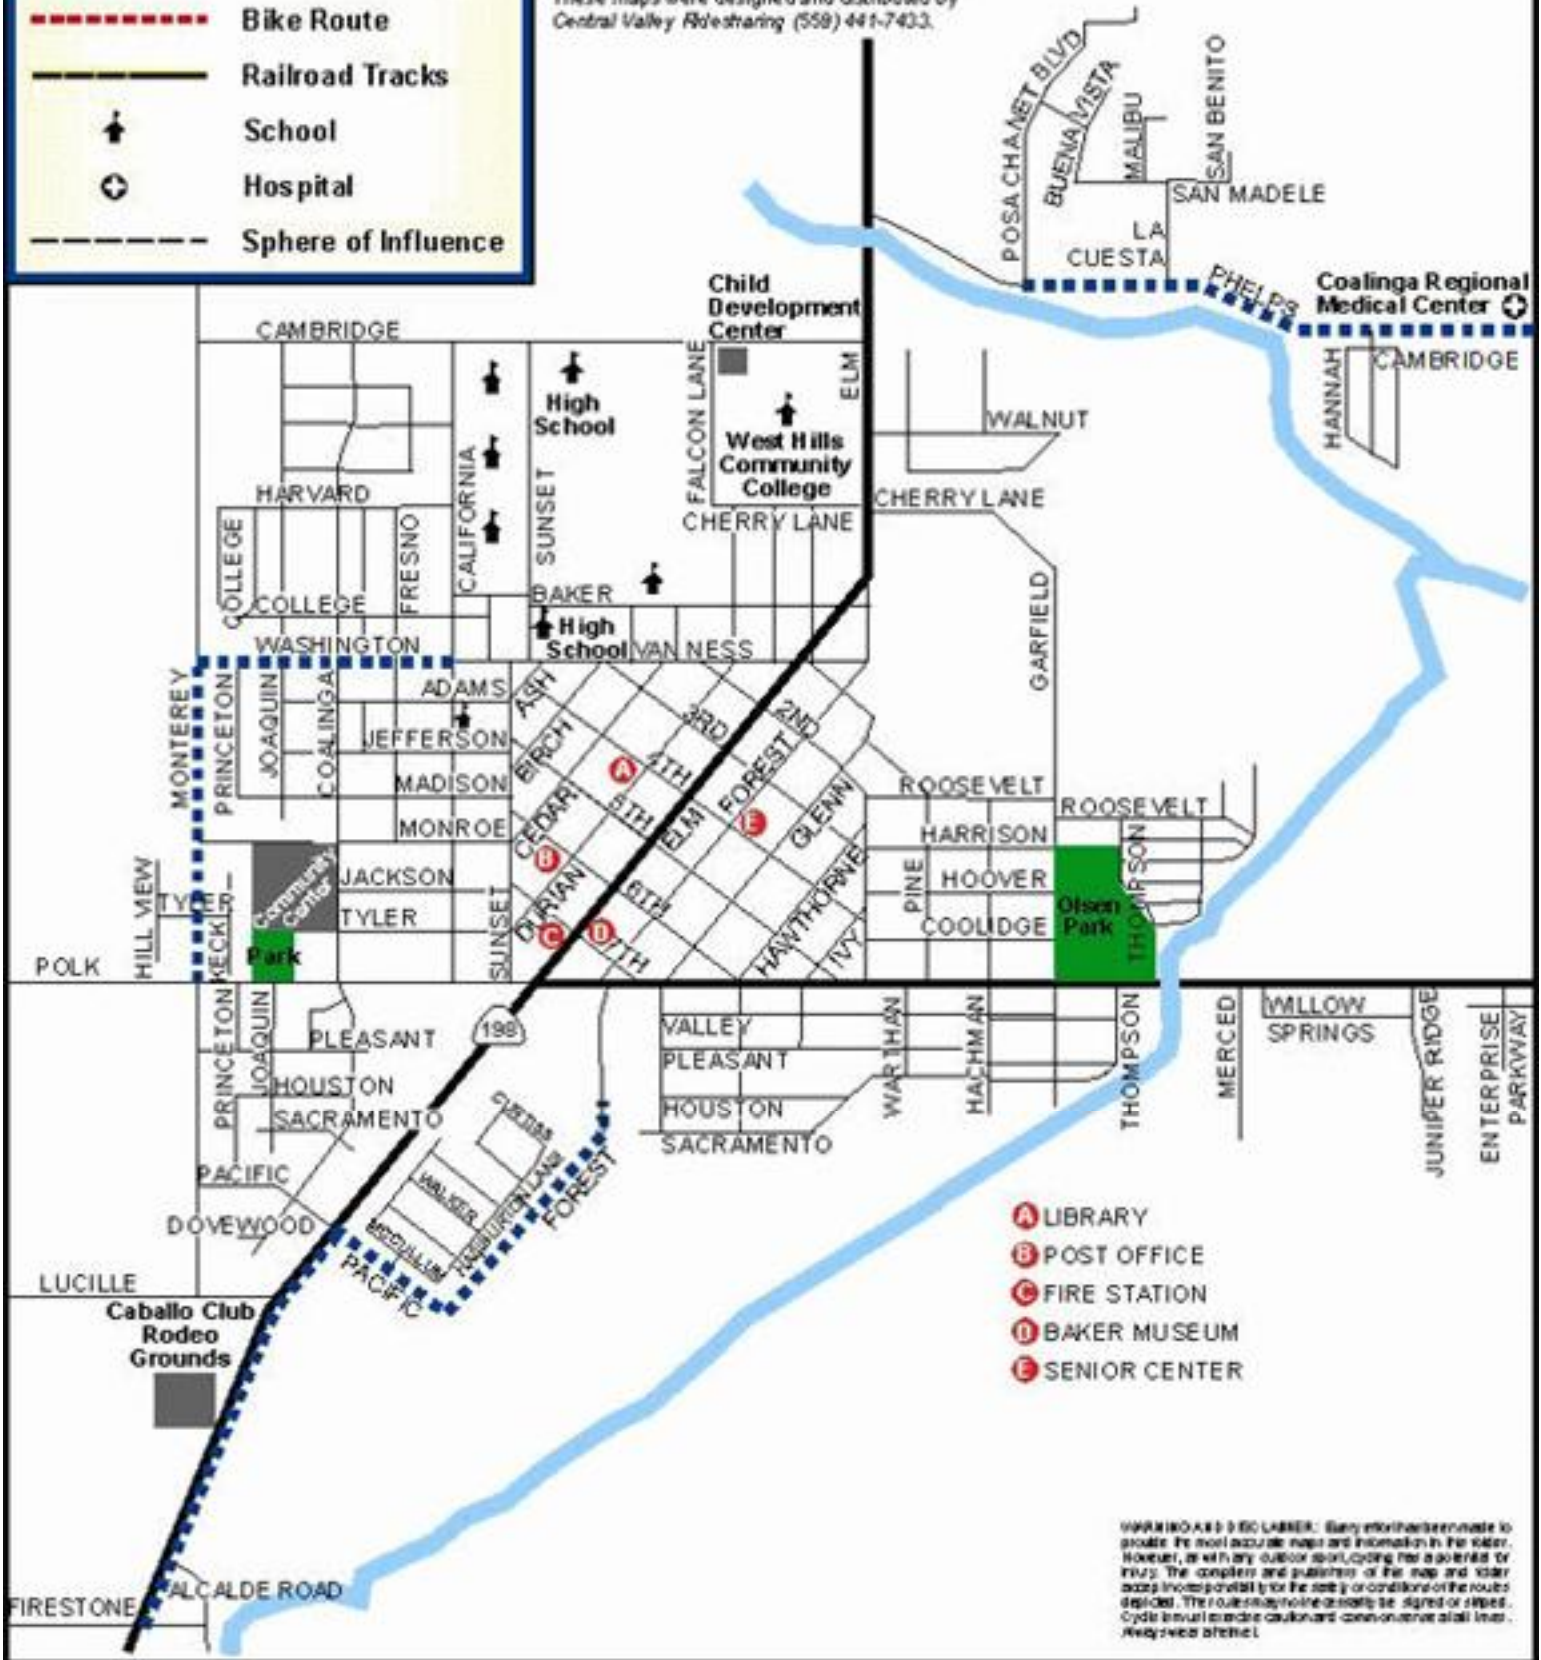

- **Bike Lane**
  (one or both sides of the street)
- **Bike Route**
- **Railroad Tracks**
- **School**
- **Hospital**
- **Sphere of Influence**

The only streets shown here are those that provide access to bikeways or specified locations.

These maps were designed and distributed by Central Valley Bicycling (559) 441-7403.