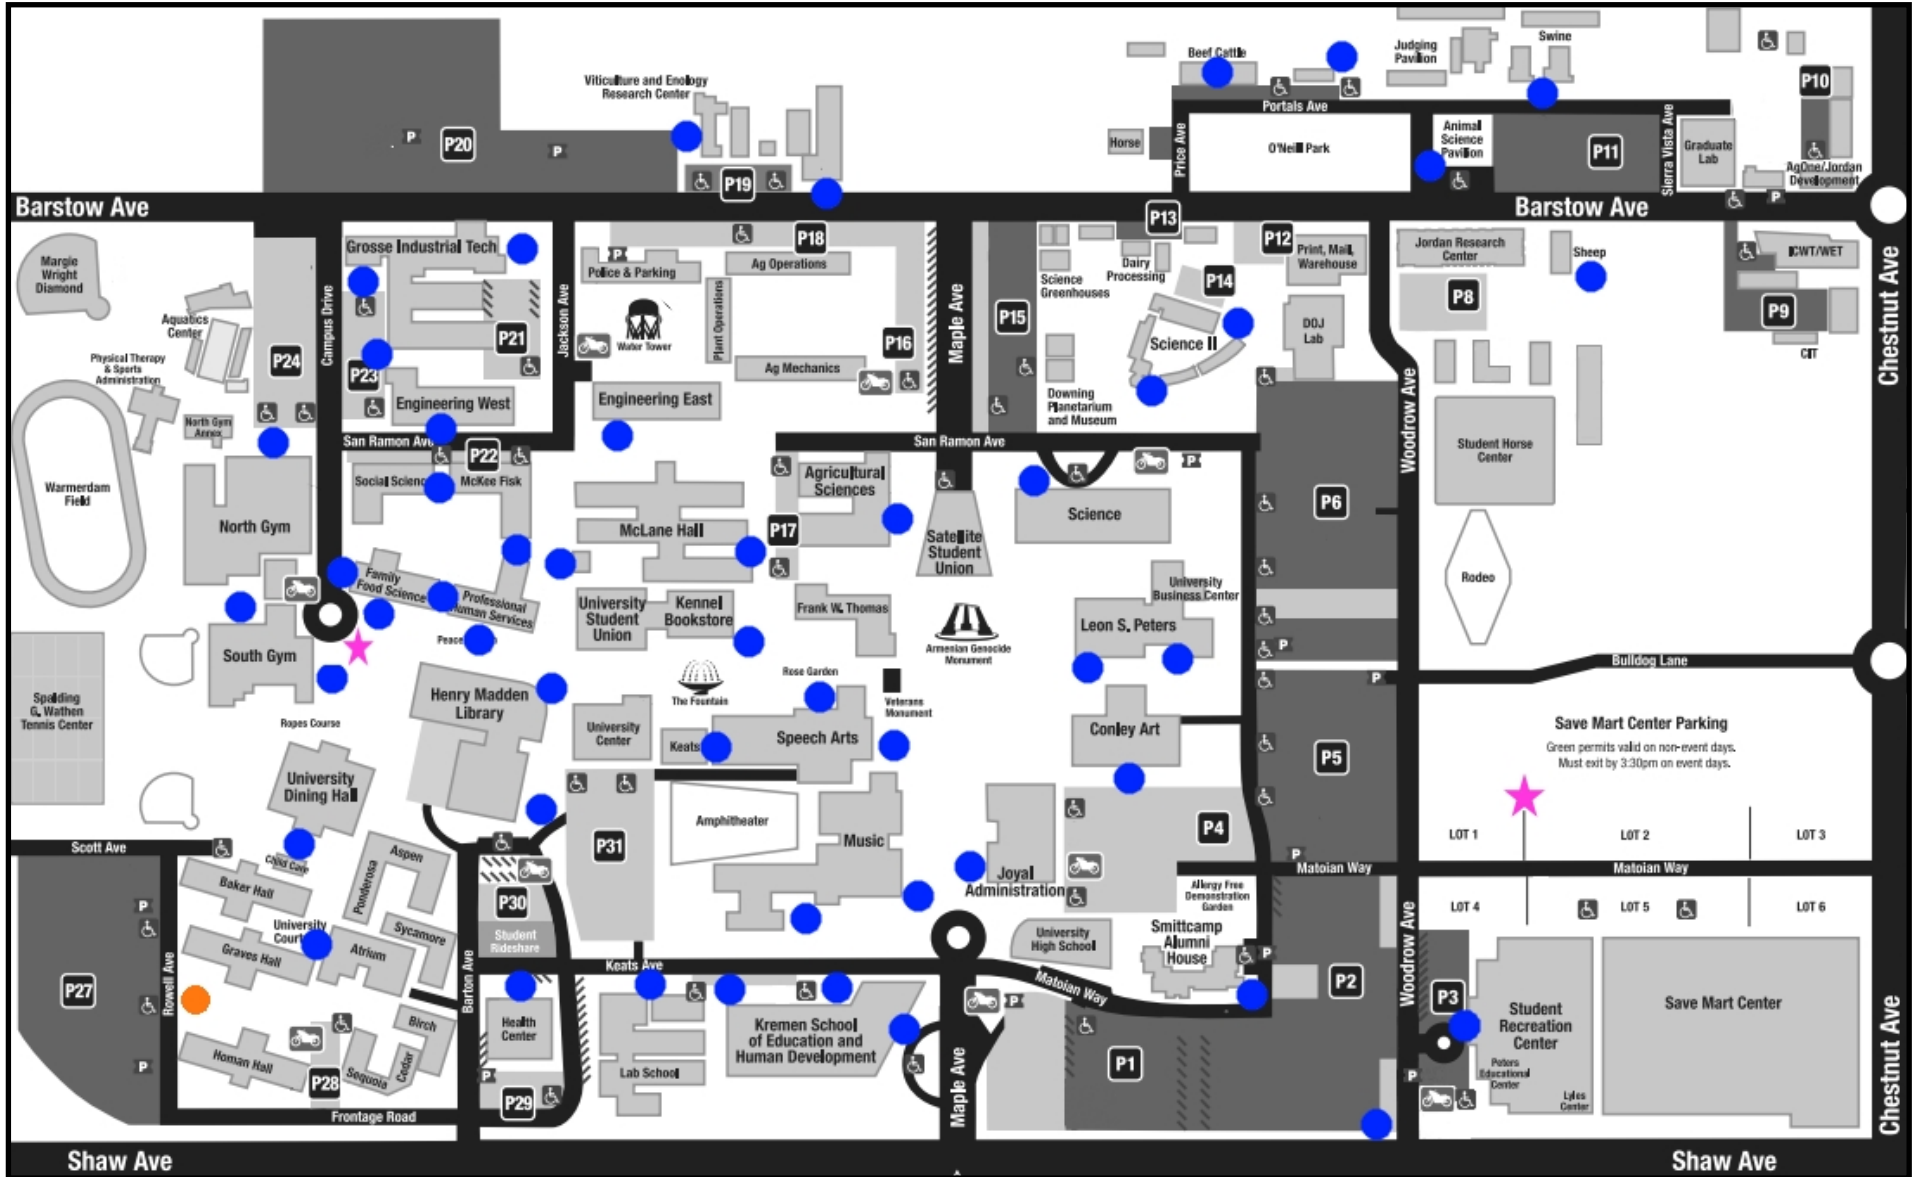

SCOUT Map

Key:

- SCOUT Pickup Location
- Temporary SCOUT Pickup Location
- ★ Bulldog Express Pickup/Drop Off Location