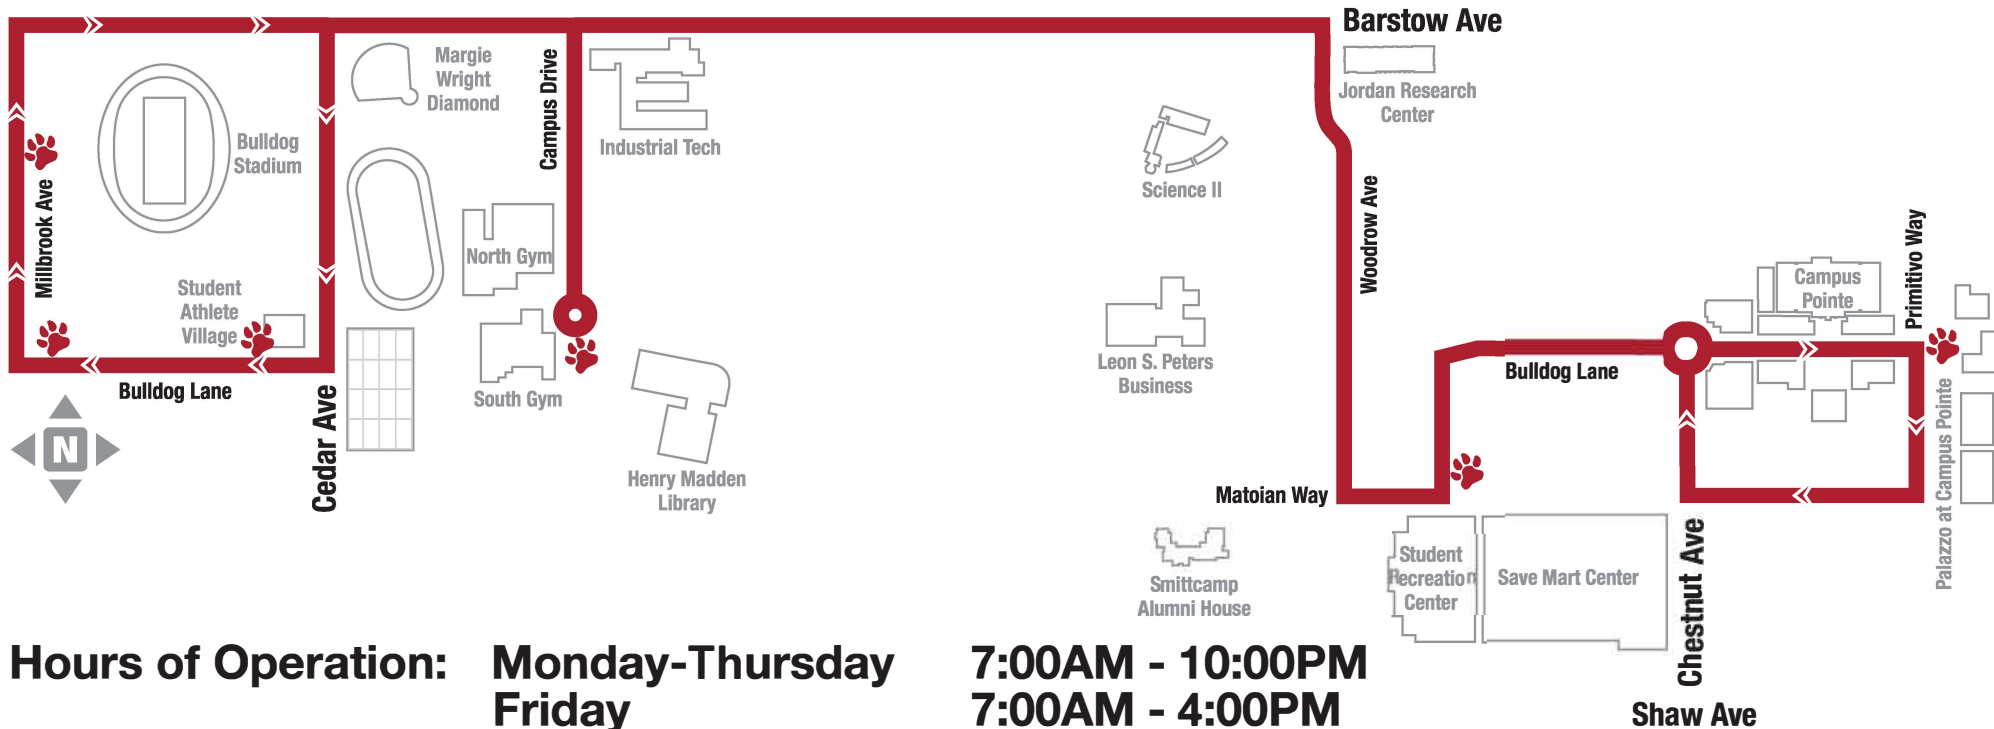

Bulldog Express

Hours of Operation: Monday-Thursday 7:00AM - 10:00PM
Friday 7:00AM - 4:00PM

Shuttle will arrive at each stop approximately every 15 minutes.
 The first and last hour of arrival times are listed below.

STOP NAME	FIRST HOUR OF SERVICE				LAST HOUR OF SERVICE (Excluding Friday)			
Student Athlete Village		7:14AM	7:29AM	7:44AM	8:59PM	9:14PM	9:29PM	9:44PM
Bulldog Lane and Millbrook	7:00AM	7:15AM	7:30AM	7:45AM	9:00PM	9:15PM	9:30PM	9:45PM
Millbrook and Barstow	7:03AM	7:18AM	7:33AM	7:48AM	9:03PM	9:18PM	9:33PM	9:48PM
Campus Dr Loop – Eastbound	7:07AM	7:22AM	7:37AM	7:52AM	9:07PM	9:22PM	9:37PM	9:52PM
Save Mart Center – Eastbound	7:12AM	7:27AM	7:42AM	7:57AM	9:12PM	9:27PM	9:42PM	9:57PM
Campus Pointe	7:15AM	7:30AM	7:45AM	8:00AM	9:15PM	9:30PM	9:45PM	10:00PM
Save Mart Center – Westbound	7:18AM	7:33AM	7:48AM	8:03AM	9:18PM	9:33PM	9:48PM	
Campus Drive Loop – Westbound	7:22AM	7:37AM	7:52AM	8:07AM	9:22PM	9:37PM	9:52PM	