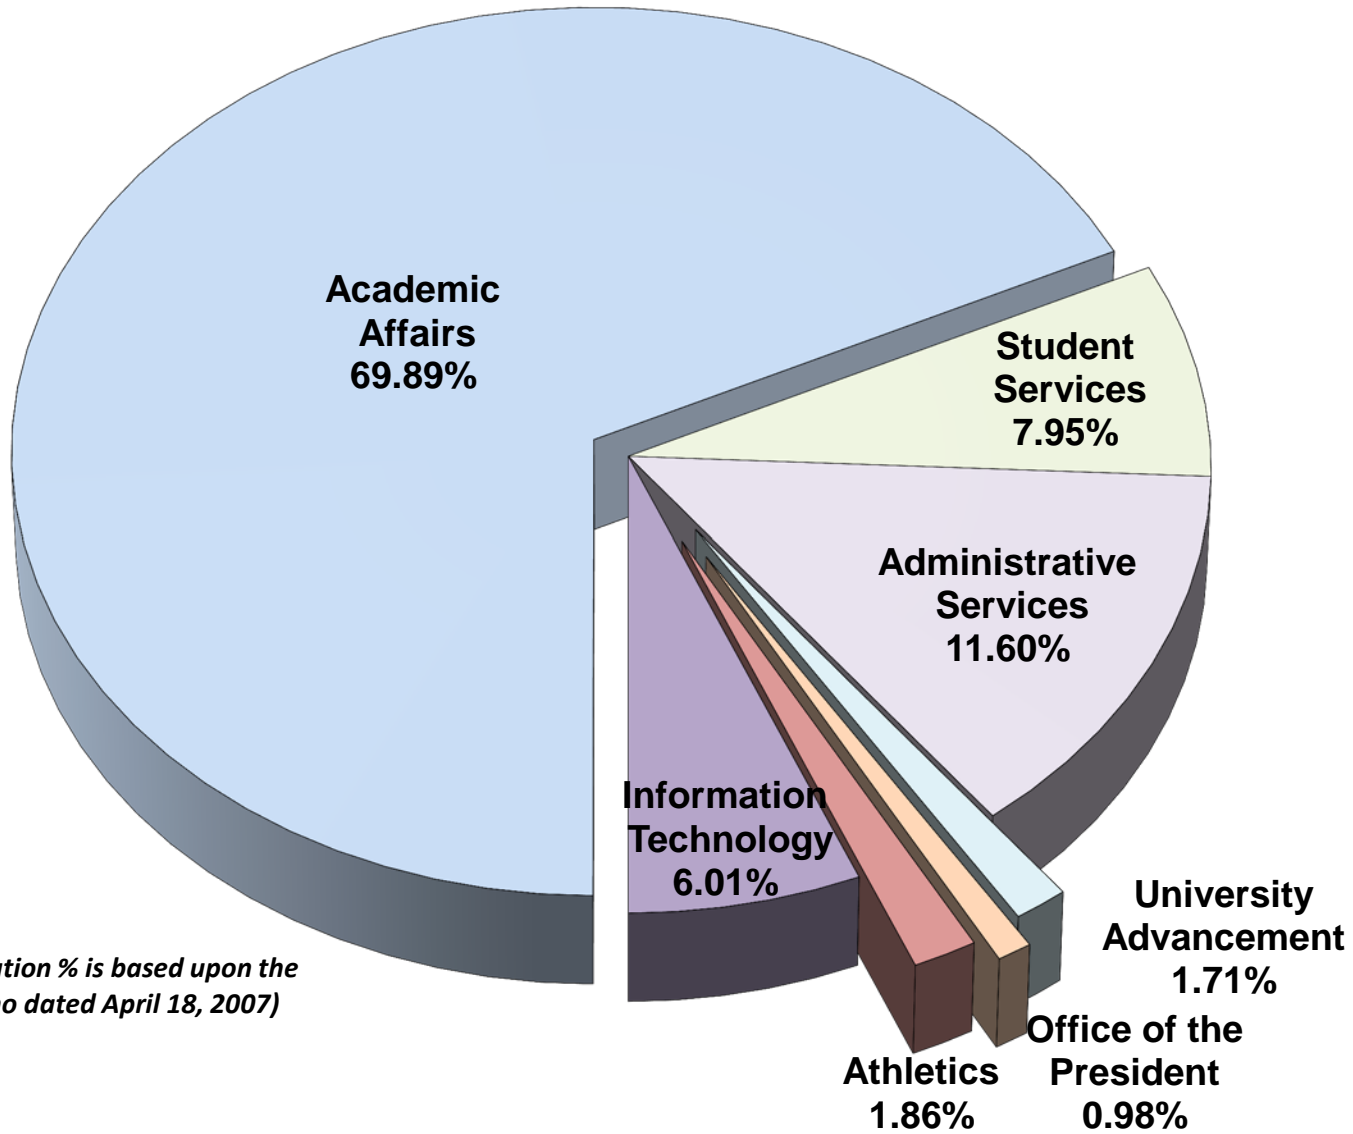

**California State University, Fresno
General Fund
2012-13 Level A Baseline Allocation Detail**

(The Level A Allocation % is based upon the President's Memo dated April 18, 2007)