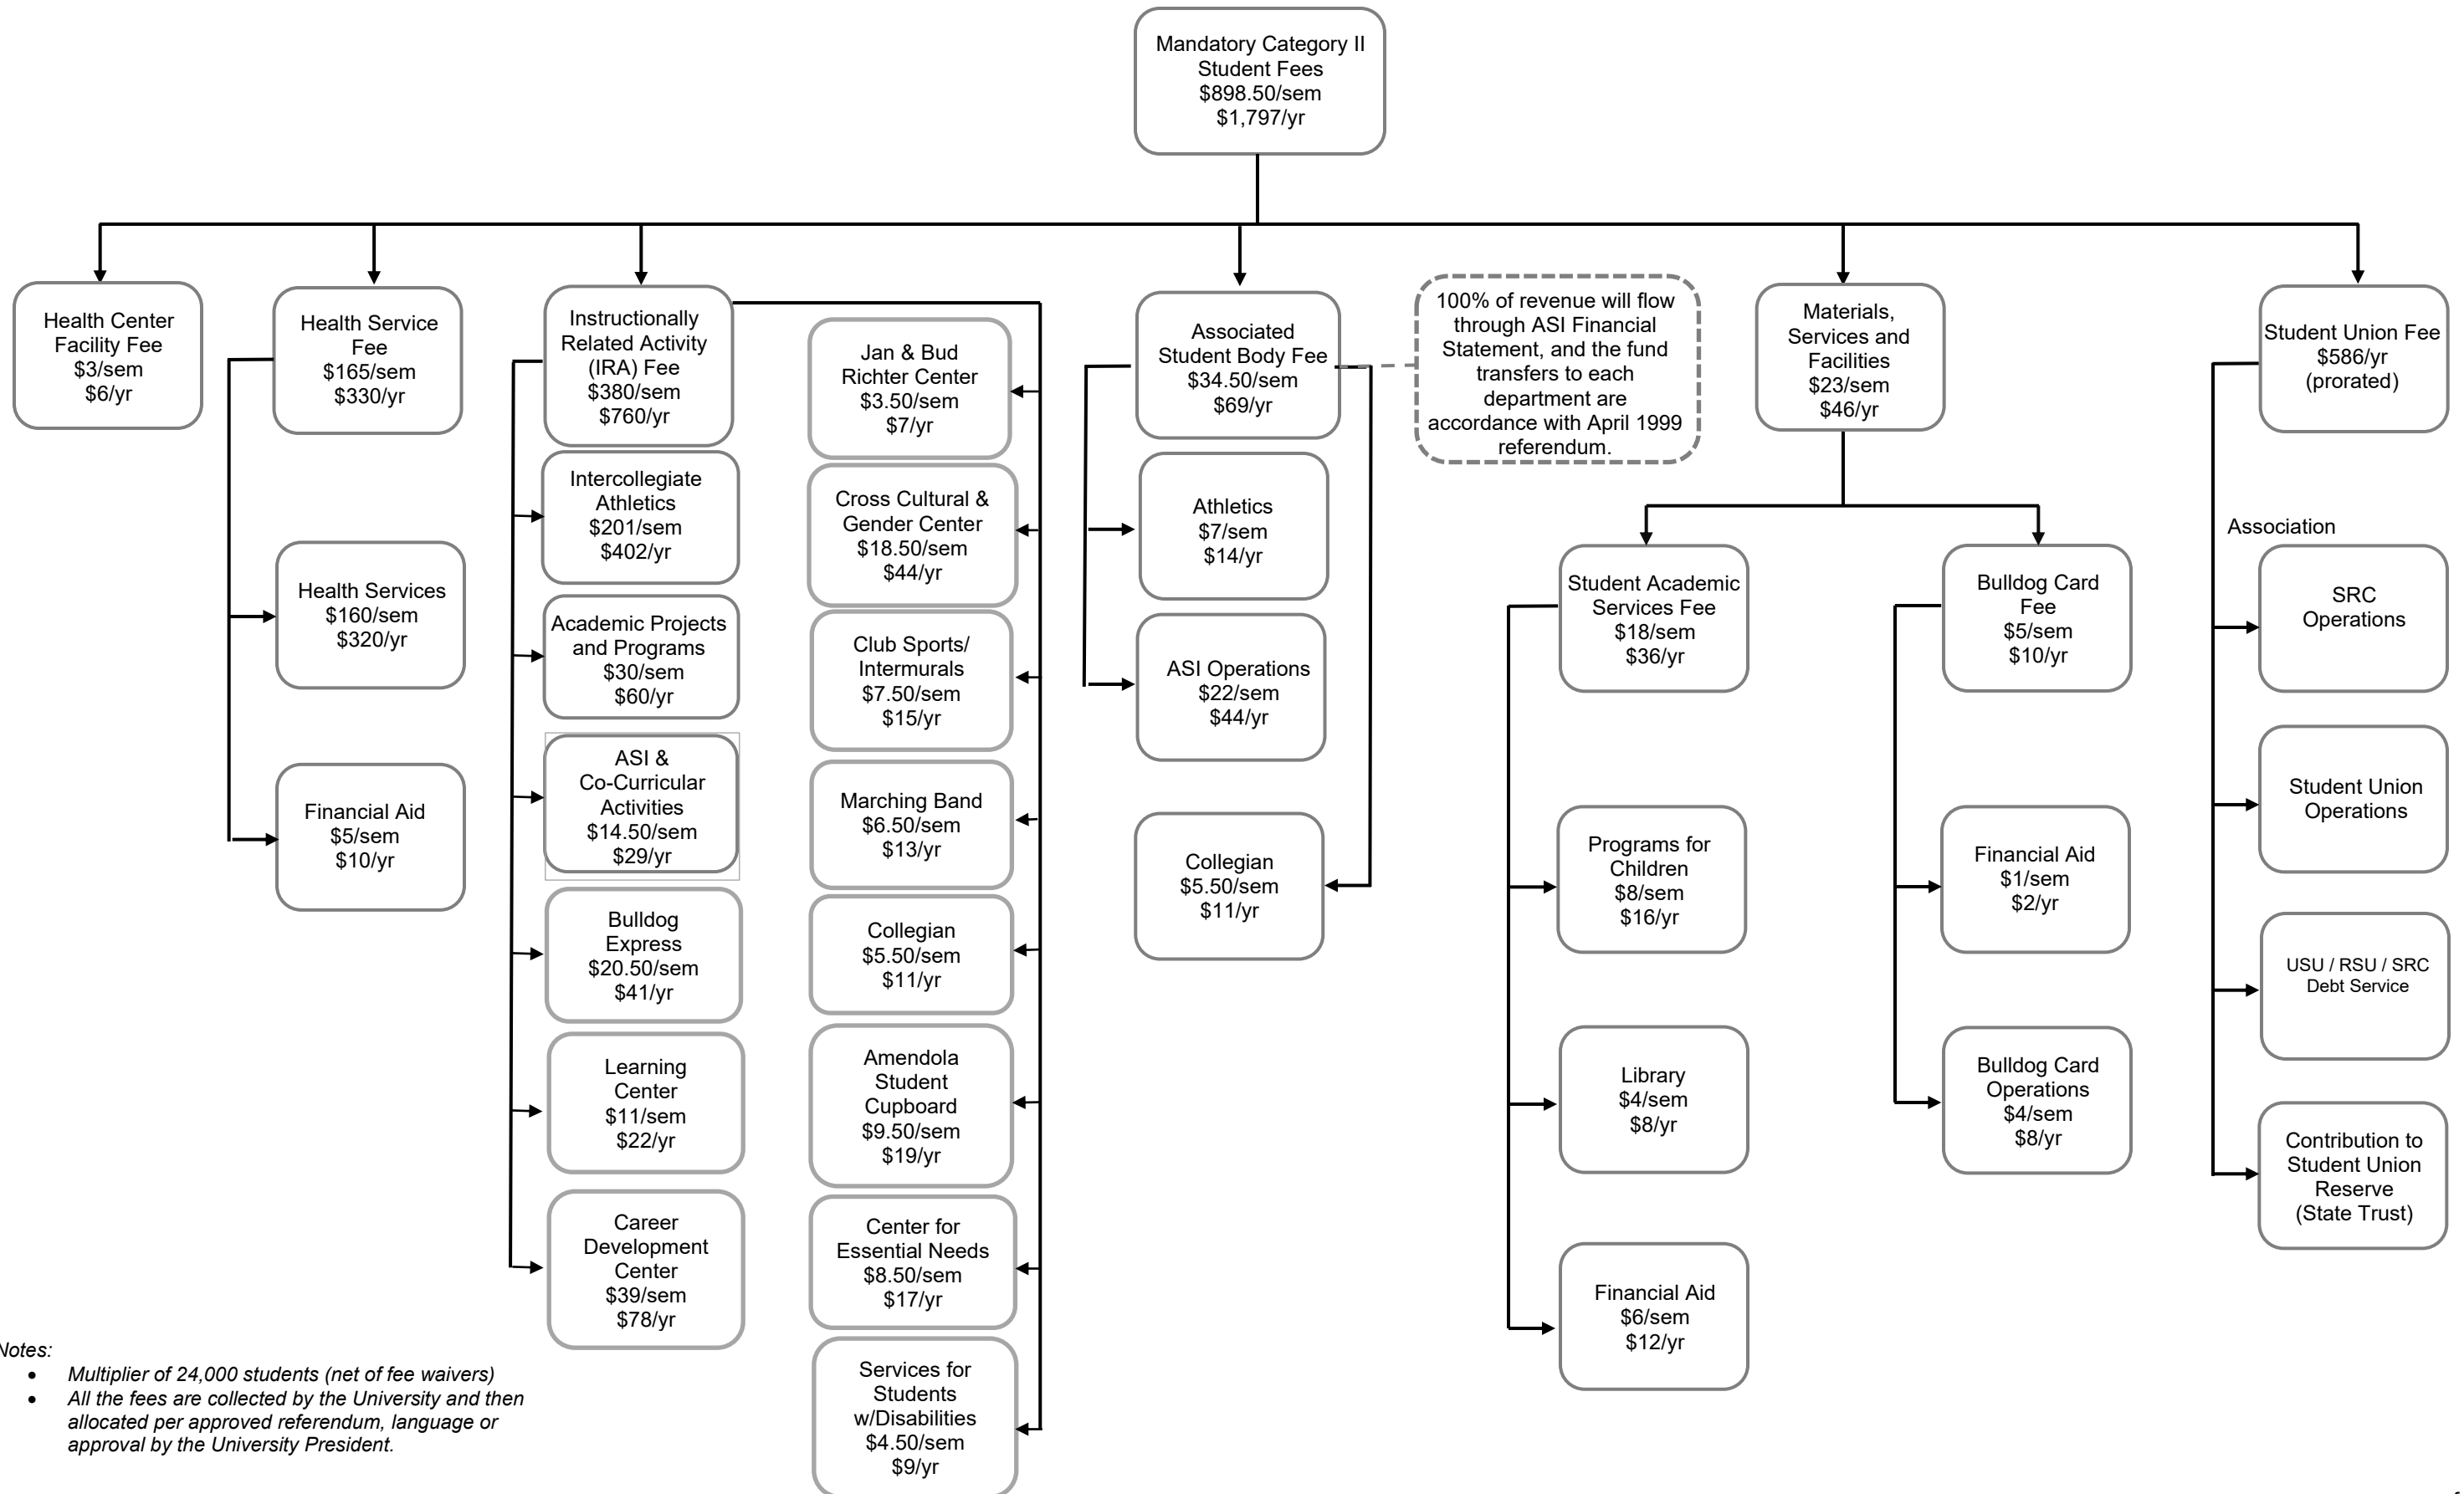

California State University, Fresno 2026-27 Category II Fees

- Notes:
- Multiplier of 24,000 students (net of fee waivers)
 - All the fees are collected by the University and then allocated per approved referendum, language or approval by the University President.